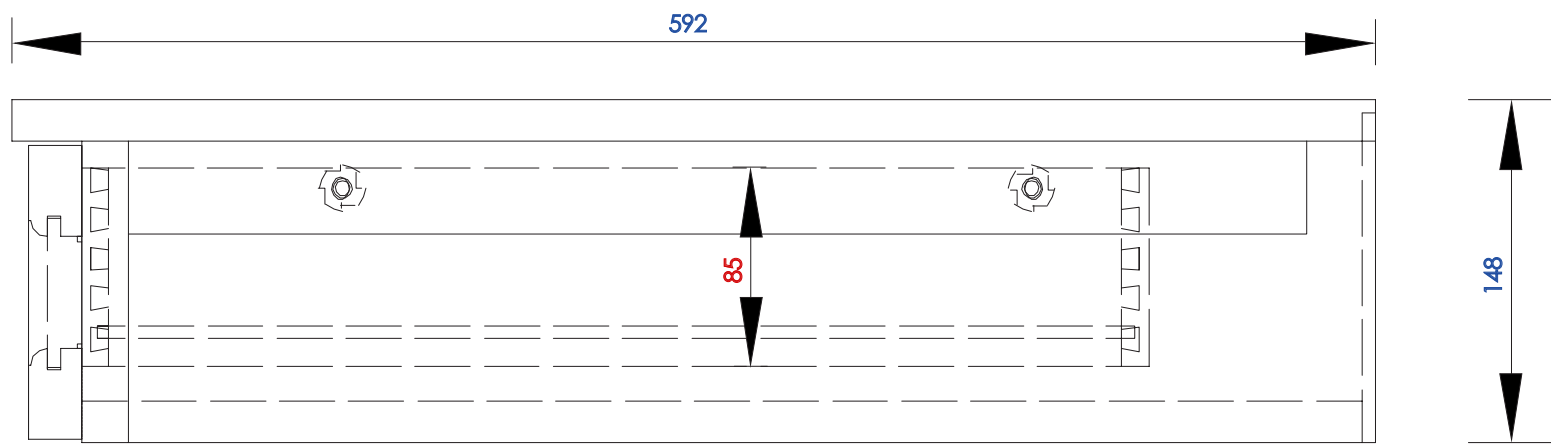

NOTE ONE: Countertops are not shown in these diagrams. (Makeup Counter Only)
Please consult our website for Countertop Diagrams: www.jamesmartinvanities.com

660 mm

Item Number:

301-DU26-BNM
301-DU26-SL
301-DU26-BW

JAMES MARTIN

VANITIES™

Copper Cove Encore 660mm Makeup Counter

Diagrams with Dimensions
page 03 of 03

NOTE ONE: Countertops are not shown in these diagrams. (Makeup Counter Only)

NOTE TWO: This makeup counter does not have a Backsplash.