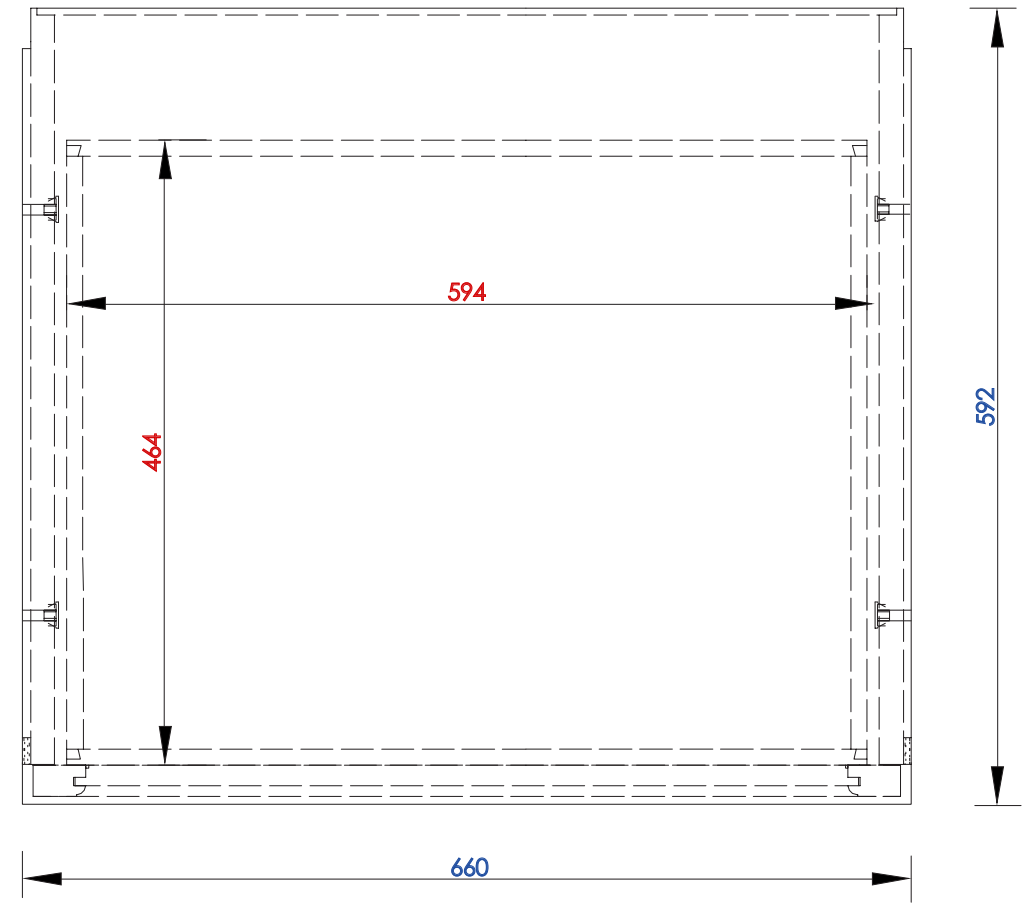

VANITIES™

Copper Cove Encore 660mm Makeup Counter

Diagrams with Dimensions
page 01 of 03

NOTE ONE: Countertops are not shown in these diagrams. (Makeup Counter Only)

NOTE TWO: This makeup counter does not have a Backsplash.

Please consult our website for Countertop Diagrams: www.jamesmartinvanities.com

660 mm

Item Number:

- 301-DU26-BNM
- 301-DU26-SL
- 301-DU26-BW

JAMES MARTIN

VANITIES™

Copper Cove Encore 660mm Makeup Counter

Diagrams with Dimensions
page 02 of 03

NOTE ONE: Countertops are not shown in these diagrams. (Makeup Counter Only)
Please consult our website for Countertop Diagrams: www.jamesmartinvanities.com

660 mm

Item Number:

301-DU26-BNM
301-DU26-SL
301-DU26-BW

JAMES MARTIN

VANITIES™

Copper Cove Encore 660mm Makeup Counter

Diagrams with Dimensions
page 03 of 03

NOTE ONE: Countertops are not shown in these diagrams. (Makeup Counter Only)

NOTE TWO: This makeup counter does not have a Backsplash.