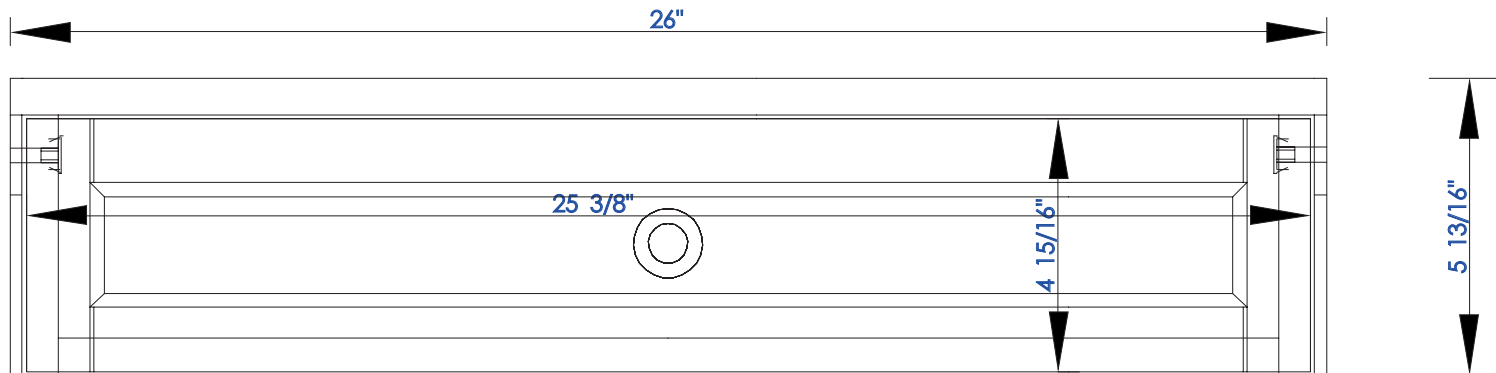

26"

Item Number:

301-DU26-BNM
301-DU26-SL
301-DU26-BW

JAMES MARTIN

VANITIES™

Copper Cove Encore 26" Makeup Counter

Diagrams with Dimensions
page 01 of 03

NOTE ONE: Countertops are not shown in these diagrams. (Makeup Counter Only)

NOTE TWO: This makeup counter does not have a Backsplash.

Please consult our website for Countertop Diagrams: www.jamesmartinvanities.com

26"

Item Number:

301-DU26-BNM
301-DU26-SL
301-DU26-BW

JAMES MARTIN

VANITIES™

Copper Cove Encore 26" Makeup Counter

Diagrams with Dimensions
page 02 of 03

NOTE ONE: Countertops are not shown in these diagrams. (Makeup Counter Only)
Please consult our website for Countertop Diagrams: www.jamesmartinvanities.com

26"

Item Number:

301-DU26-BNM
301-DU26-SL
301-DU26-BW

JAMES MARTIN

VANITIES™

Copper Cove Encore 26" Makeup Counter

Diagrams with Dimensions
page 03 of 03

NOTE ONE: Countertops are not shown in these diagrams. (Makeup Counter Only)